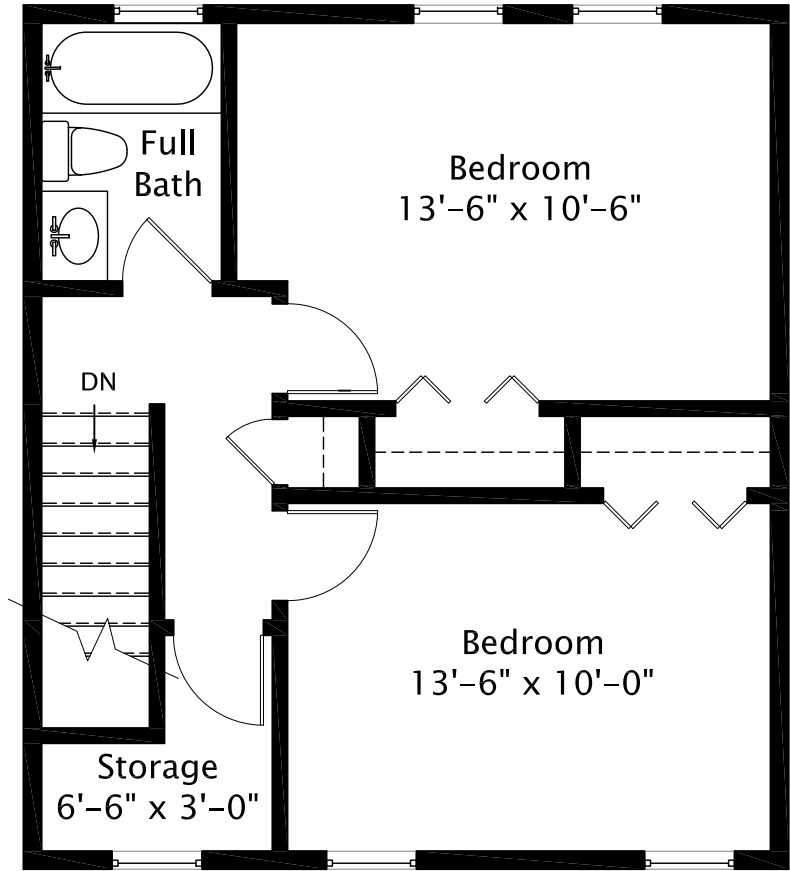

First Floor

Second Floor

# The Clarendon – Townhome

932 +/- sf