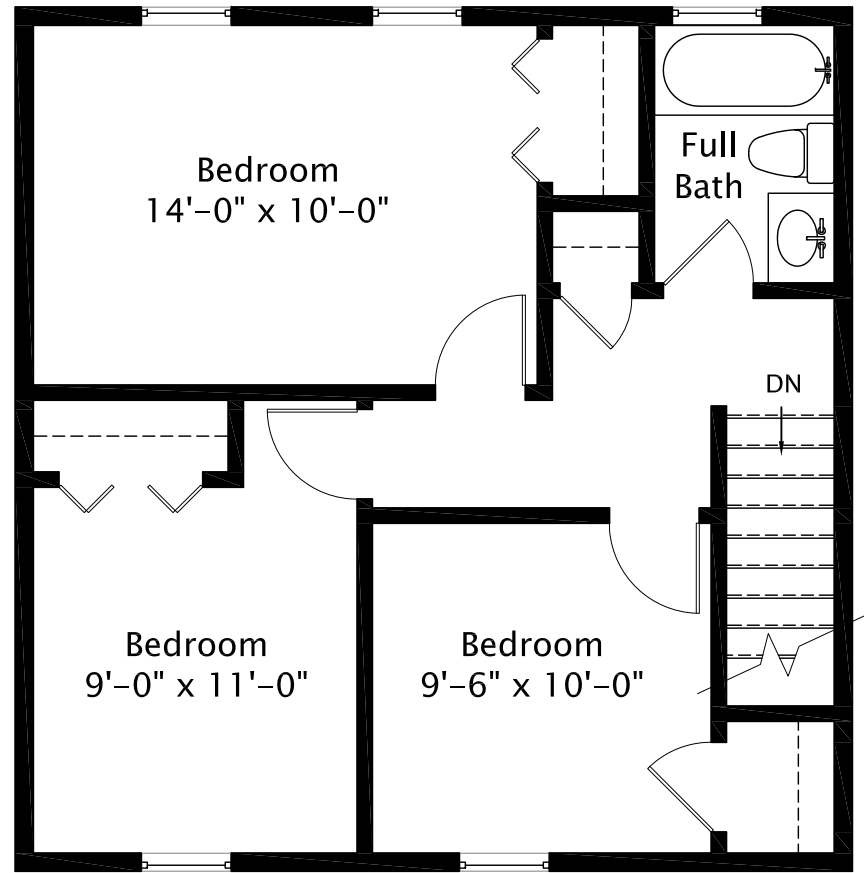

First Floor

Second Floor

The Exeter – Townhome

1,023 +/- sf